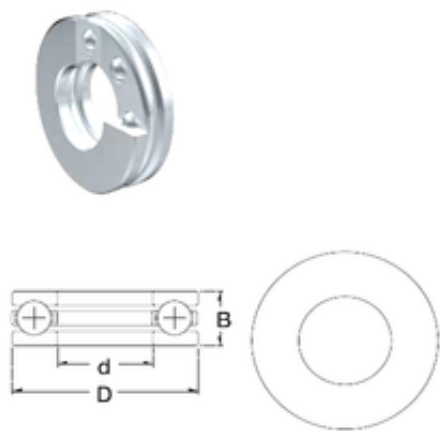

ZEN 51206 thrust ball bearings

Bearing No. 51206

Size	30x52x16 mm
Bore Diameter	30 mm
Outer Diameter	52 mm
Width	16 mm
d	30 mm
D	52 mm
H	16 mm
Basic dynamic load rating (C)	25,48 kN
Basic static load rating (C0)	37,5 kN
(Grease) Lubrication Speed	3600 r/min

51206 Bearing 2D drawings and 3D CAD models