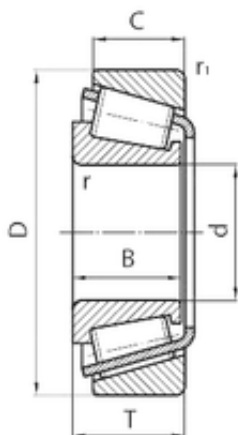

55 mm x 95 mm x 30 mm CYSD 33111 tapered roller bearings

Bearing No. 33111

Size	55x95x30 mm
Bore Diameter	55 mm
Outer Diameter	95 mm
Width	30 mm
d	55 mm
D	95 mm
T	30 mm
B	30 mm
C	23 mm
Weight	0,843 Kg
Basic dynamic load rating (C)	115 kN
Basic static load rating (C0)	165 kN
(Grease) Lubrication Speed	3800 r/min

33111 Bearing 2D drawings and 3D CAD models