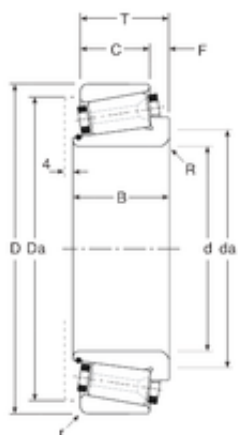

57,15 mm x 100 mm x 26,5 mm Gamet 113057X/113100 tapered roller bearings

Bearing No. 113057X/113100

Size	57.15x100x25.4 mm
Bore Diameter	57,15 mm
Outer Diameter	100 mm
Width	25,4 mm
d	57,15 mm
D	100 mm
T	25,4 mm
B	26,5 mm
C	19,84 mm
r	2 mm
F	5,56 mm
R	2 mm
Da	92 mm
da	72 mm
Weight	0,66 Kg

113057X/113100 Bearing 2D drawings and 3D CAD models