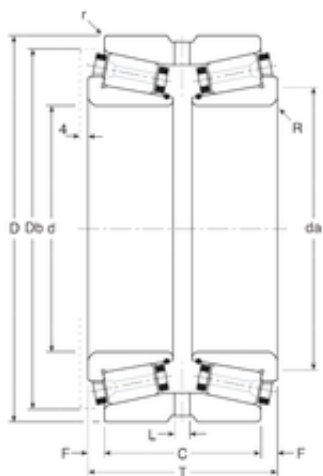

Gamet 200133X/200215XG tapered roller bearings

Bearing No. 200133X/200215XG

200133X/200215XG Bearing 2D drawings and 3D CAD models

Size	133.35x215.9x110 mm
Bore Diameter	133,35 mm
Outer Diameter	215,9 mm
Width	110 mm
d	133,35 mm
D	215,9 mm
T	110 mm
C	92 mm
r	1 mm
F	9 mm
L	10 mm
R	2,5 mm
db	205 mm
da	155 mm
Weight	12,49 Kg