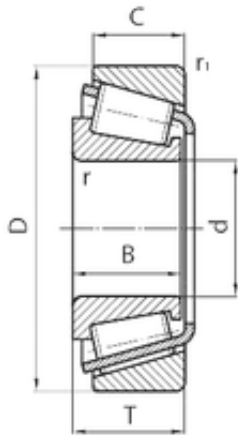

PFI 30307D tapered roller bearings

Bearing No. 30307D

Size	35x80x22.75 mm
Bore Diameter	35 mm
Outer Diameter	80 mm
Width	22,75 mm
d	35 mm
D	80 mm

30307D Bearing 2D drawings and 3D CAD models