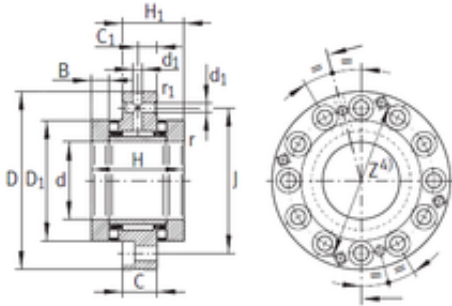

45 mm x 105 mm x 11,5 mm INA ZARF45105-TV complex bearings

Bearing No. ZARF45105-TV

ZARF45105-TV Bearing 2D drawings and 3D CAD models

Size	45x105x22.5 mm
Bore Diameter	45 mm
Outer Diameter	105 mm
Width	22,5 mm
d	45 mm
D	105 mm
C	22,5 mm
H	60 mm
d1	6 mm
r min.	0,3 mm
r1 min.	0,6 mm
B	11,5 mm
C1	12,5 mm
D1	70 mm
H1	40 mm
J	85 mm
da min.	60 mm
Da max.	71 mm
Weight	1,7 Kg
Dynamic load rating radial (C)	38 kN
Dynamic load rating axial (C)	61 kN
Static load rating radial (C0)	74 kN
Static load rating axial (C0)	177 kN
(Grease) Lubrication Speed	1 500 r/min

NTN BEARING USA CORP.

Category	Ball Bearings
Inventory	0.0
Manufacturer Name	SCHAEFFLER GROUP
Minimum Buy Quantity	N/A
Weight / Kilogram	2.036
Product Group	B00234