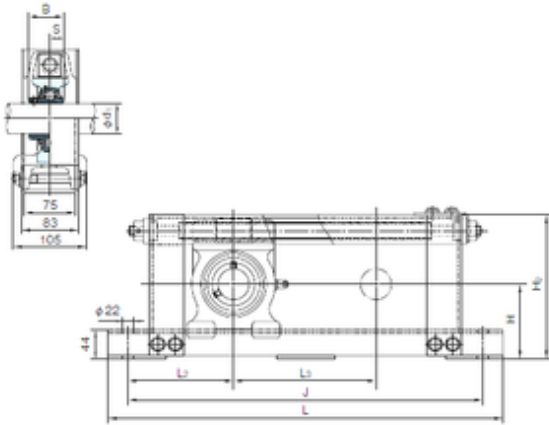

NTN BEARING USA CORP.

NACHI UCTU212+WU700 bearing units

Bearing No. UCTU212+WU700

UCTU212+WU700 Bearing 2D drawings and 3D CAD models

Bore Diameter	60 mm
Width	65.1 mm
d	60 mm
L2	180 mm
L3	700 mm
B	65.1 mm
H	120 mm
H2	240 mm
J	1060 mm
L	1120 mm
S	25.4 mm
Bolt (G)	M18