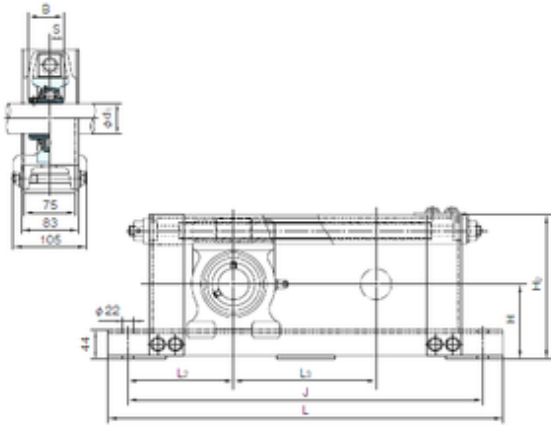

## NACHI UCTU209+WU900 bearing units

Bearing No. UCTU209+WU900

UCTU209+WU900 Bearing 2D drawings and 3D CAD models

Bore Diameter	45 mm
Width	19.2 mm
d	45 mm
L2	160 mm
L3	900 mm
B	19.2 mm
H	102 mm
H2	200 mm
J	1220 mm
L	1280 mm
S	19 mm
Bolt (G)	M18