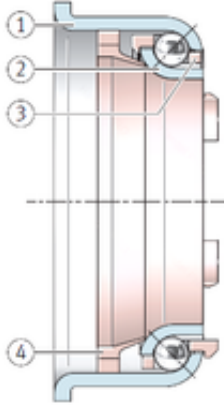

## INA F-203016.2 angular contact ball bearings

Bearing No. F-203016.2

Size	22.7x36.09x16.6 mm
Bore Diameter	22,7 mm
Outer Diameter	36,09 mm
Width	16,6 mm
d	22,7 mm
D	36,09 mm

F-203016.2 Bearing 2D drawings and 3D CAD models