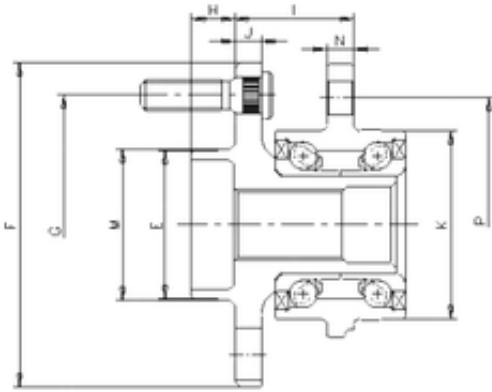

ILJIN IJ113004 angular contact ball bearings

Bearing No. IJ113004

P	100 mm
I	59 mm
E	67 mm
F	148 mm
G	114,3 mm
H	14 mm
J	11 mm
K	66 mm
M	76 mm
N	10 mm
1	Wheel Bearing

IJ113004 Bearing 2D drawings and 3D CAD models