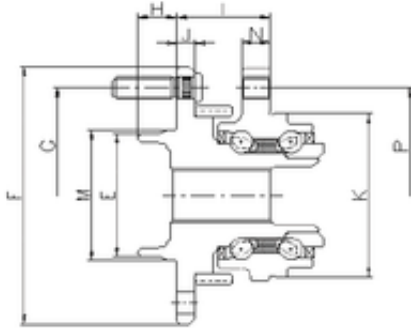

ILJIN IJ113040 angular contact ball bearings

Bearing No. IJ113040

P	114,3 mm
I	59 mm
E	67 mm
F	139 mm
G	114,3 mm
H	15,5 mm
J	11 mm
K	73 mm
M	69 mm
N	9 mm
1	Wheel Bearing

IJ113040 Bearing 2D drawings and 3D CAD models