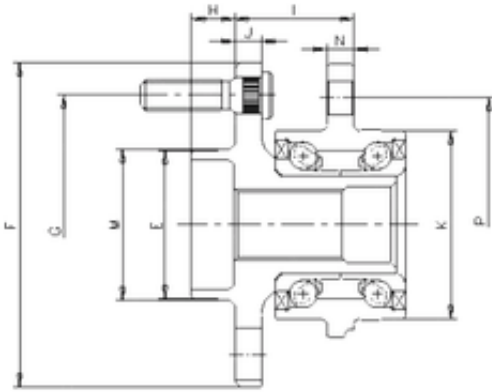

ILJIN IJ113030 angular contact ball bearings

Bearing No. IJ113030

P	100 mm
I	59 mm
E	67 mm
F	148 mm
G	114,3 mm
H	15,5 mm
J	9 mm
K	70 mm
M	76 mm
N	10 mm
1	Wheel Bearing

IJ113030 Bearing 2D drawings and 3D CAD models