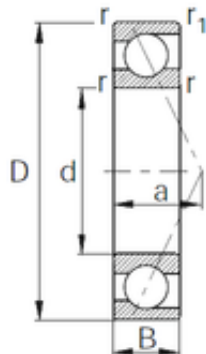

30 mm x 55 mm x 13 mm KBC SM7006CP5 angular contact ball bearings

Bearing No. SM7006CP5

Size	30x55x13 mm
Bore Diameter	30 mm
Outer Diameter	55 mm
Width	13 mm
d	30 mm
D	55 mm
B	13 mm
C	13 mm
a	12.2 mm
r min.	1 mm
r1 min.	0.6 mm
Weight	0.12 Kg
Basic dynamic load rating (C)	24,6 kN
Basic static load rating (C0)	19 kN
(Grease) Lubrication Speed	19000 r/min

SM7006CP5 Bearing 2D drawings and 3D CAD models