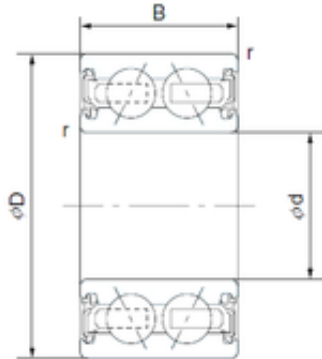

40 mm x 62 mm x 20,625 mm NACHI 6559496
angular contact ball bearings

Bearing No. 6559496

| | |
|----------------|-----------------|
| Size | 40x62x20.625 mm |
| Bore Diameter | 40 mm |
| Outer Diameter | 62 mm |
| Width | 20,625 mm |
| d | 40 mm |
| D | 62 mm |
| B | 20,625 mm |

6559496 Bearing 2D drawings and 3D CAD models