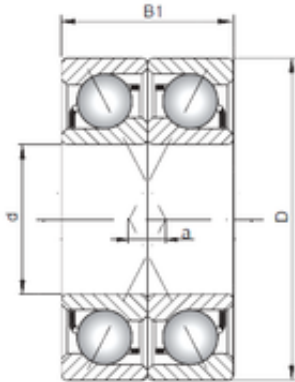

ISO 7011 CDF angular contact ball bearings

Bearing No. 7011 CDF

Size	55x90x36 mm
Bore Diameter	55 mm
Outer Diameter	90 mm
Width	36 mm
d	55 mm
D	90 mm
B1	36 mm
Angle ()	15 °
a	1,4 mm

7011 CDF Bearing 2D drawings and 3D CAD models